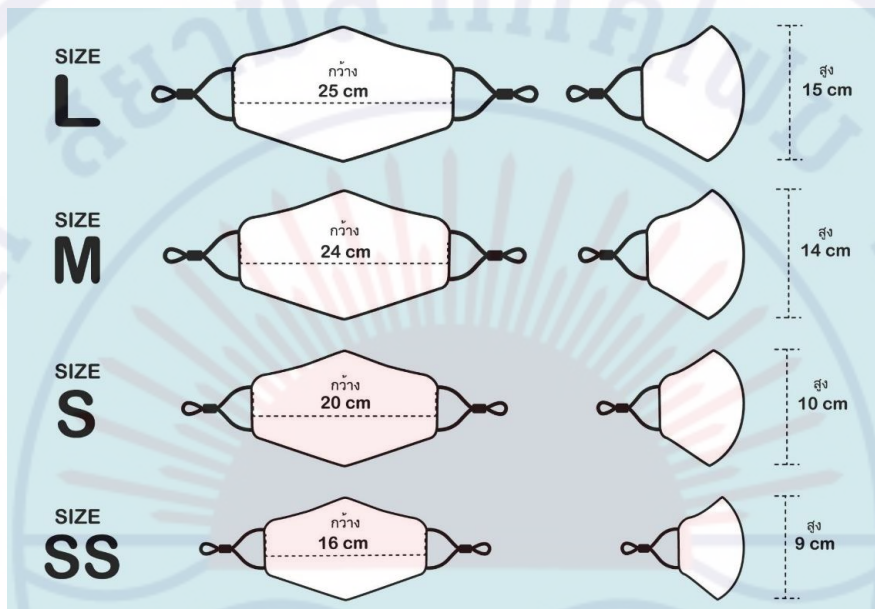

## 2. DOLL BOLSTER

Size = Ø 9 x 48 cm.

## 5. LATEX BLANKET

Size S = 160 x 200 cm.

Size Q = 210 x 200 cm.

Size K = 230 x 200 cm.

## Strengths :

A mask using unique specification of polyester fabric cover with rubber filter inside.

- Extremely comfortable (Soft and smooth)
- Excellent air circulation (Breathe easily)
- Adjustable earloop
- Smart and Beauty 3D shape
- Washable (over 100 times in a year)

## Size :

Curved measuring according to face shape (in centimeter)

NOTES : 0.5 – 1 cm. flexible

Color :

Original Model :

- Black
- Grey
- Blue
- Brown

Water Repellent Model :

- Black
- White